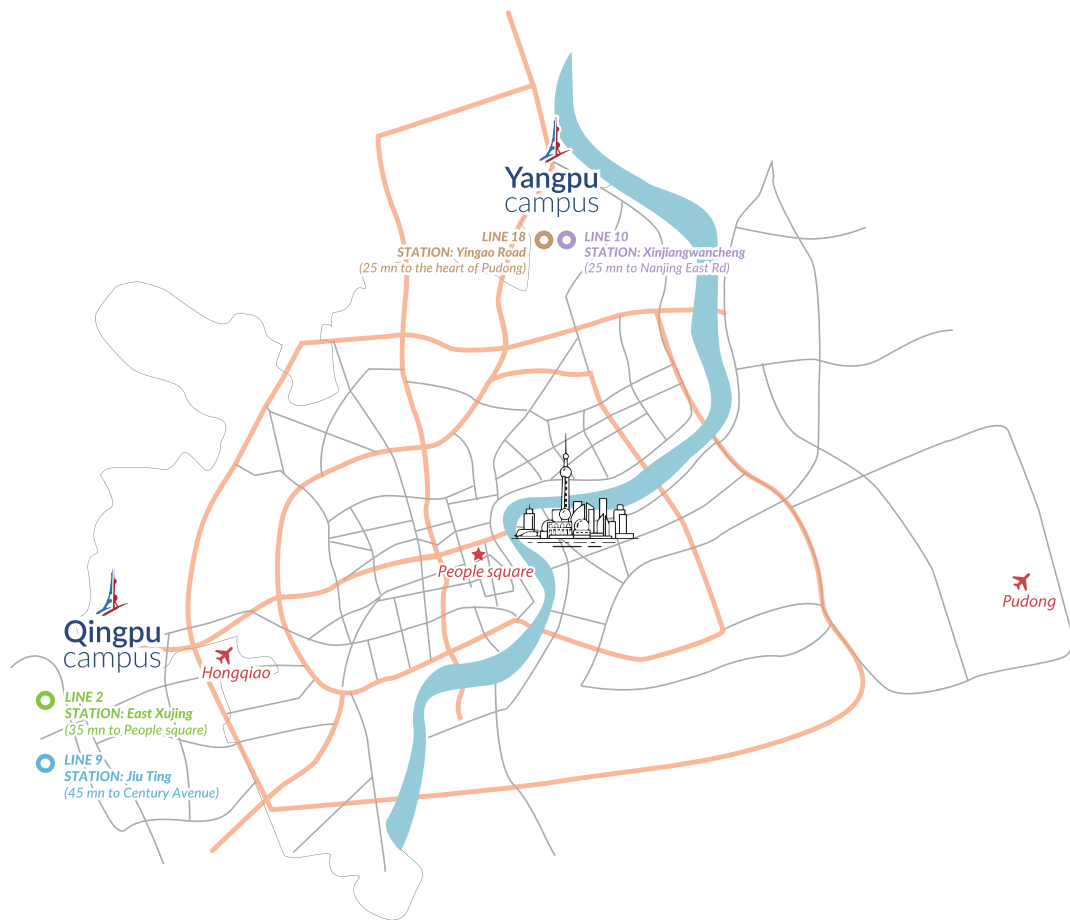

Qingpu campus

青浦

350 Gaoguang Road
Qingpu District
上海市青浦区高光路350号

Yangpu campus

杨浦

788 Jiangwancheng Road
Yangpu District
上海市杨浦区江湾城路788号

Communication department
communication@lyceeshanghai.com
Qingpu : (86 21) 3976 0555 ext.528
Yangpu : (86 21) 6897 6589 ext.757

LFS | wechat

www.lyceeshanghai.com